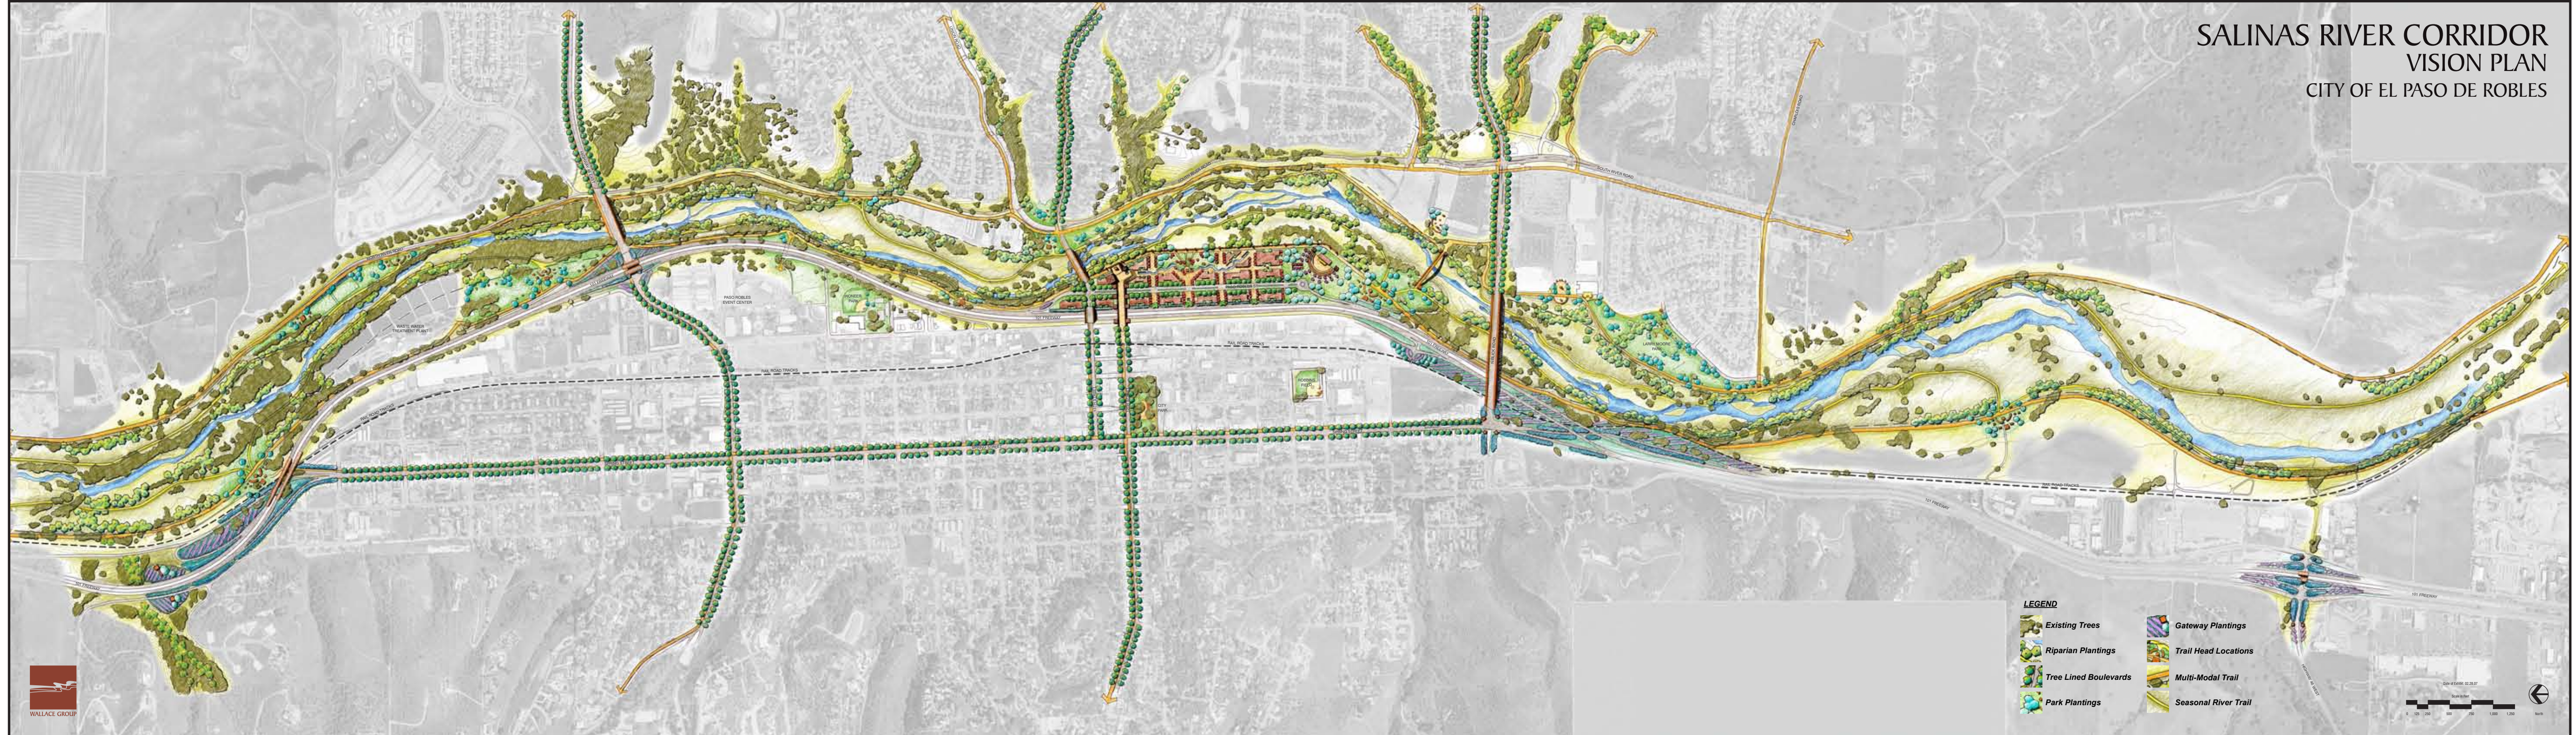

SALINAS RIVER CORRIDOR VISION PLAN

CITY OF EL PASO DE ROBLES

LEGEND

	Existing Trees		Gateway Plantings
	Riparian Plantings		Trail Head Locations
	Tree Lined Boulevards		Multi-Modal Trail
	Park Plantings		Seasonal River Trail