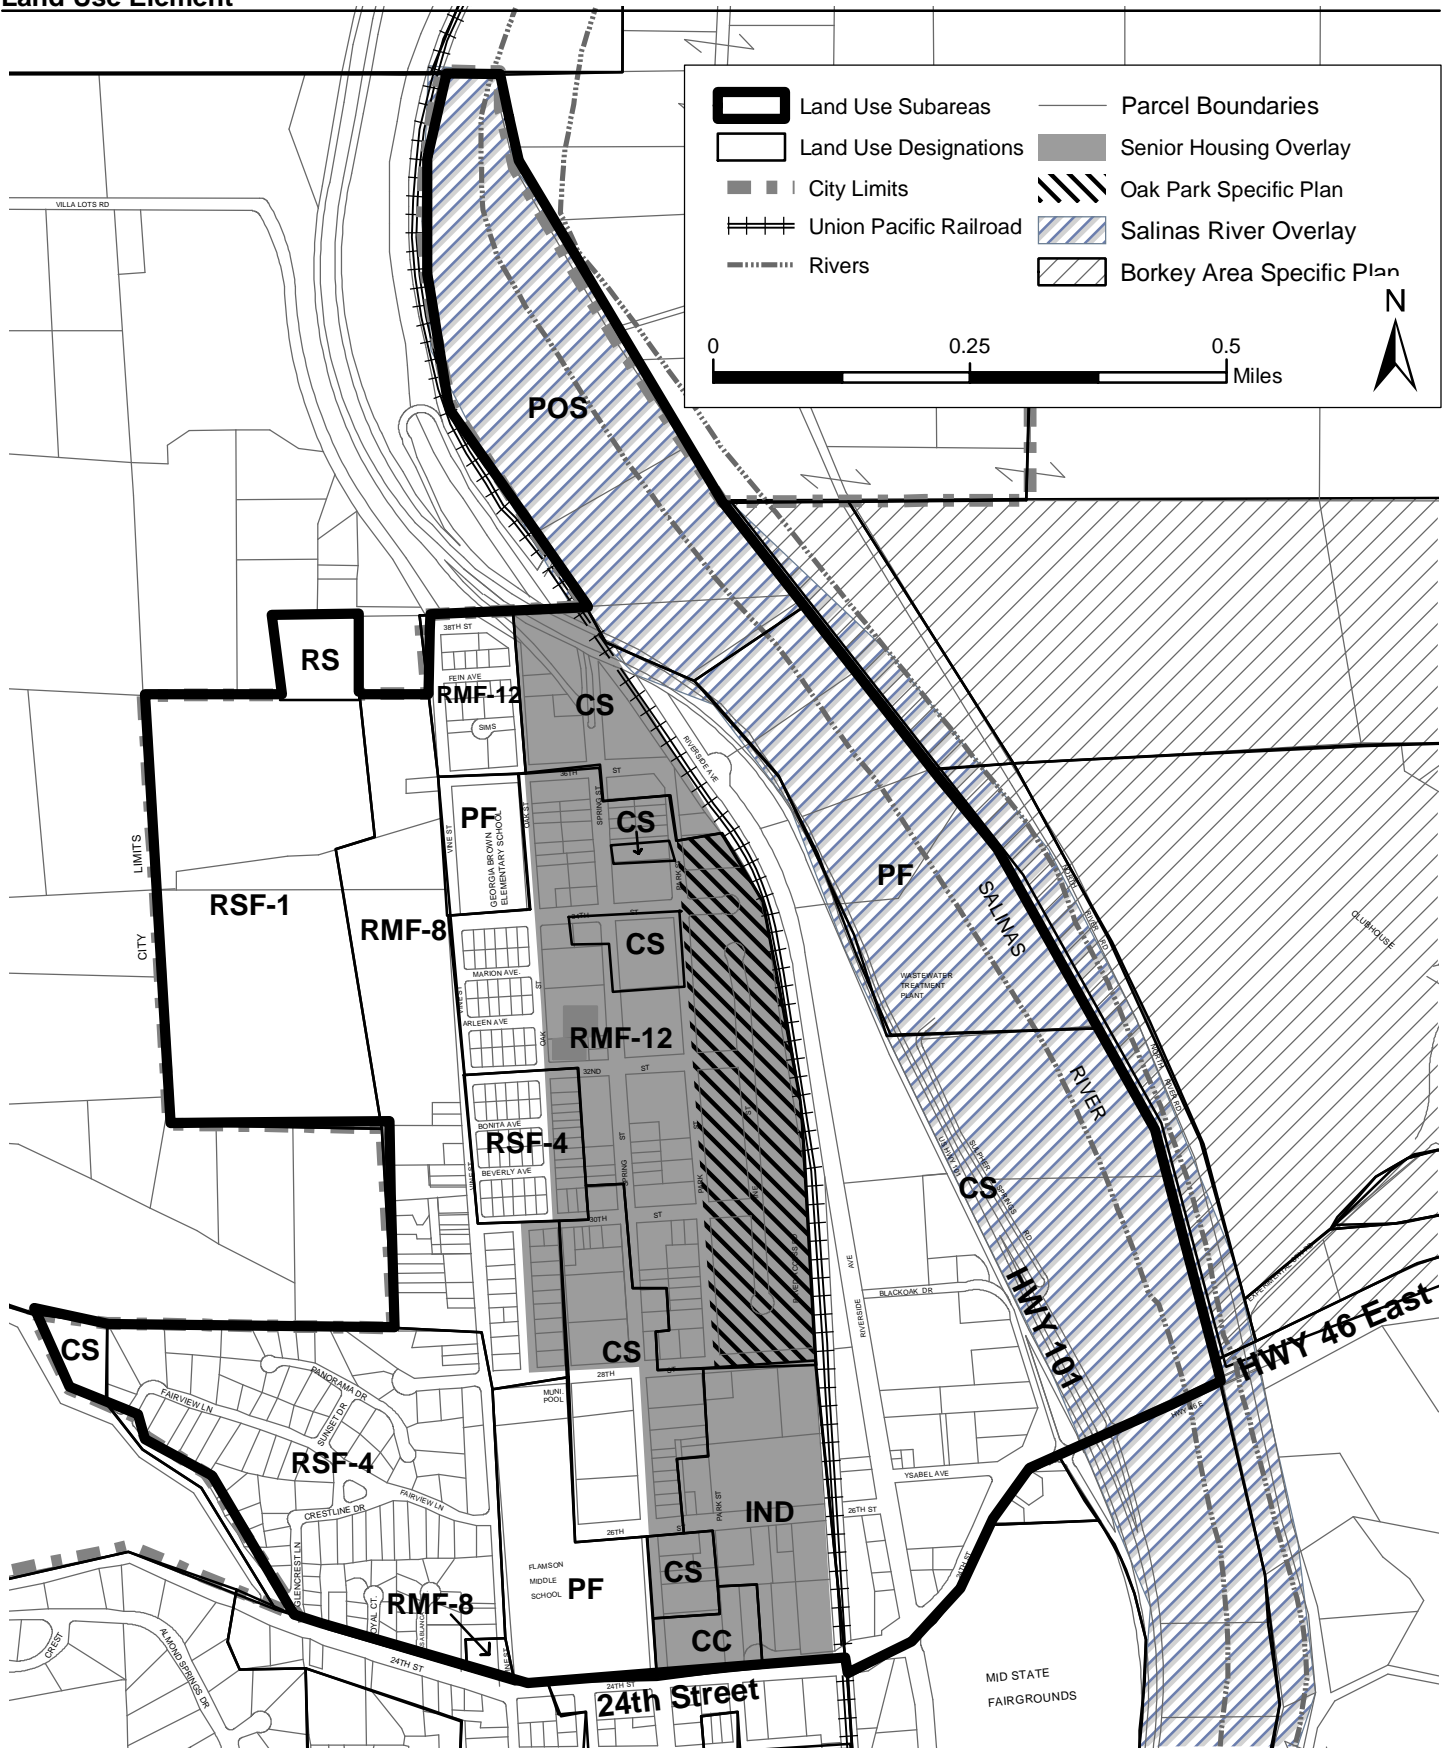

Land Use Element

Source: City of El Paso de Robles, 2003.

General Plan Land Use Subarea 1

Figure LU-6A