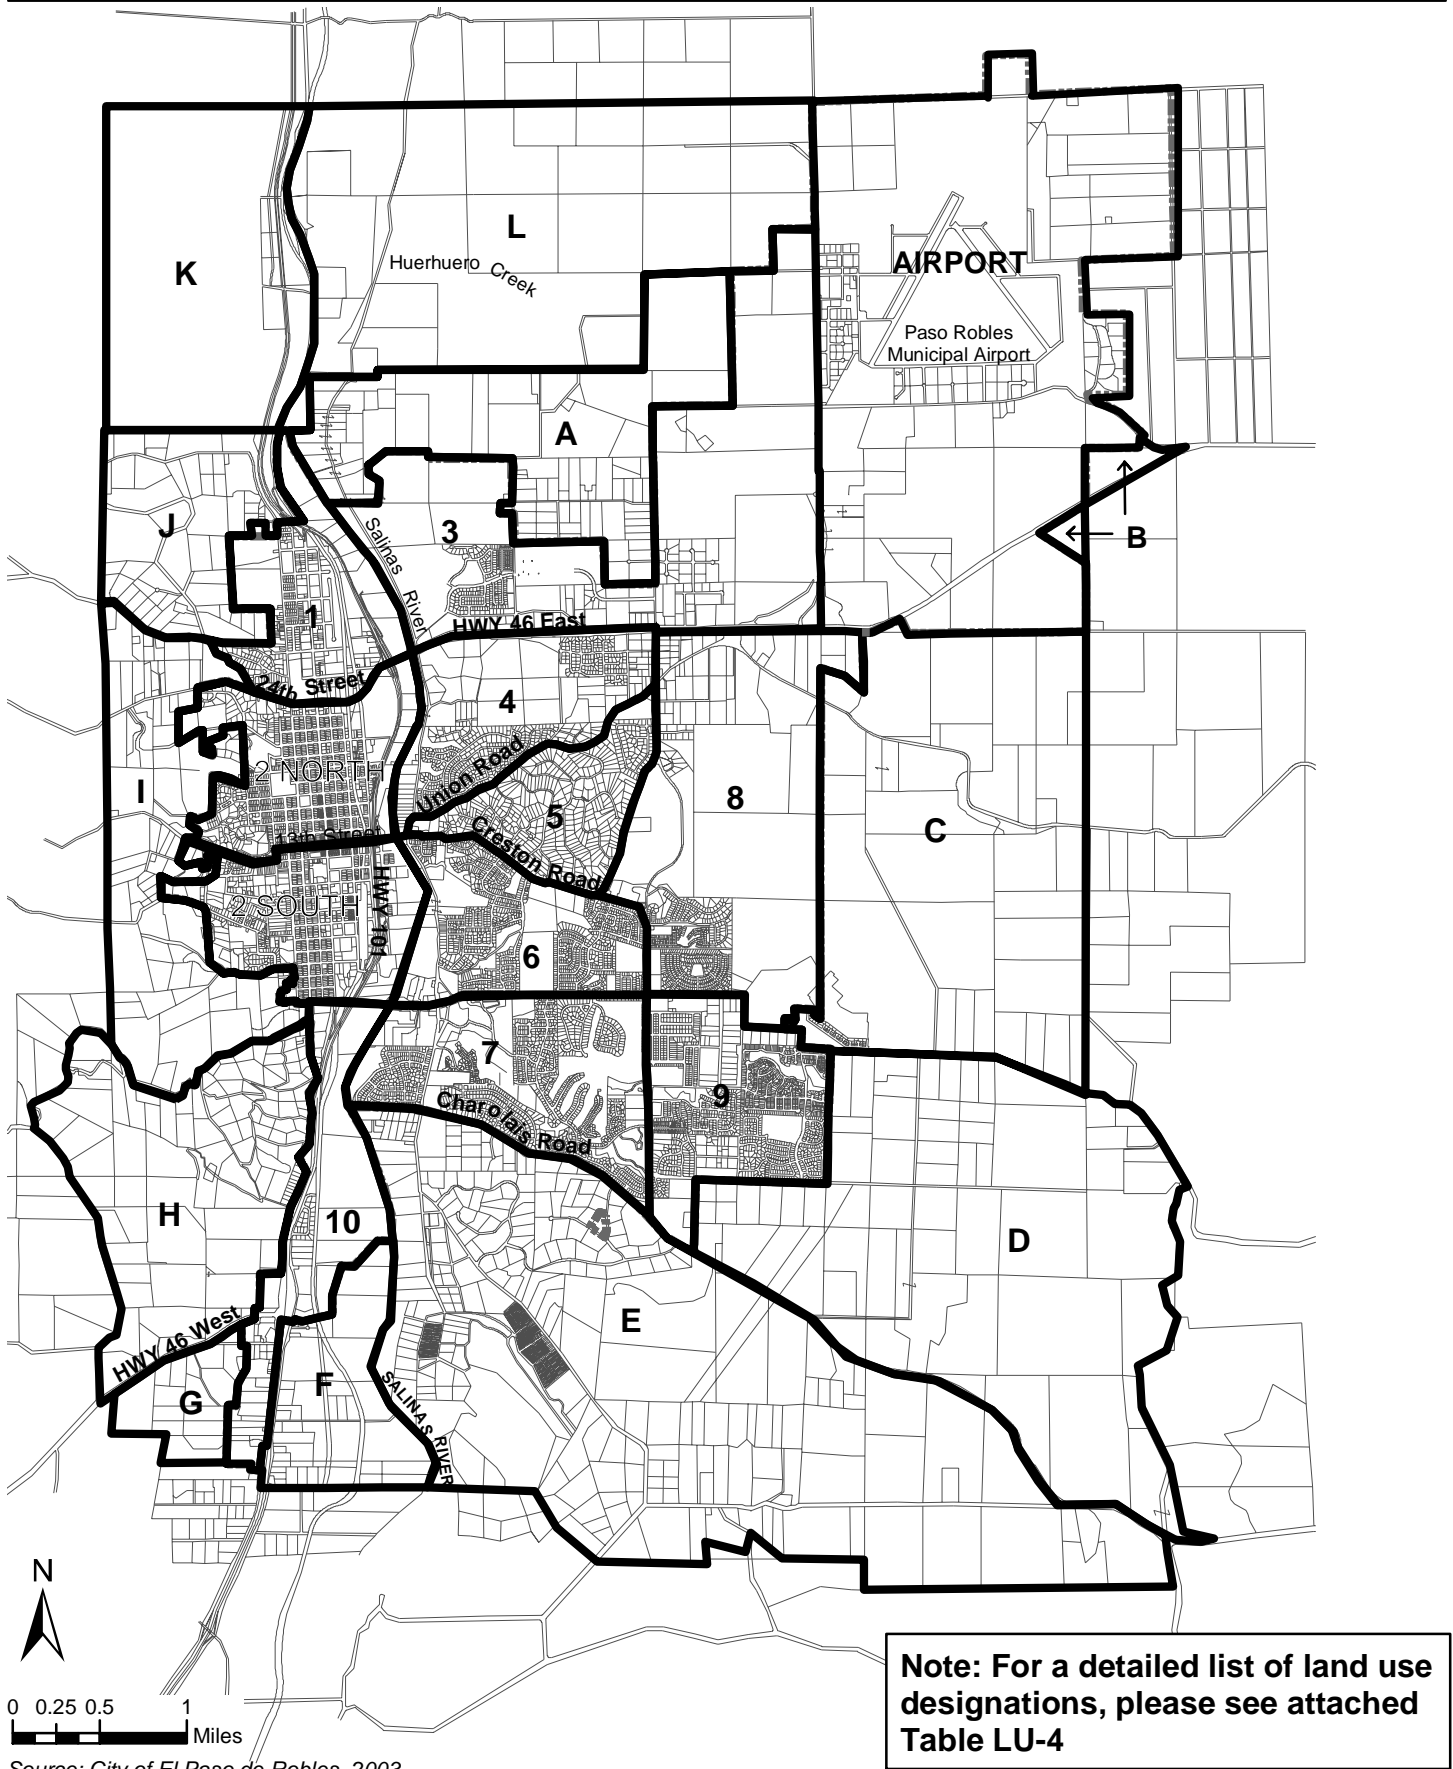

Land Use Element

Source: City of El Paso de Robles, 2003.
Revised January 2004