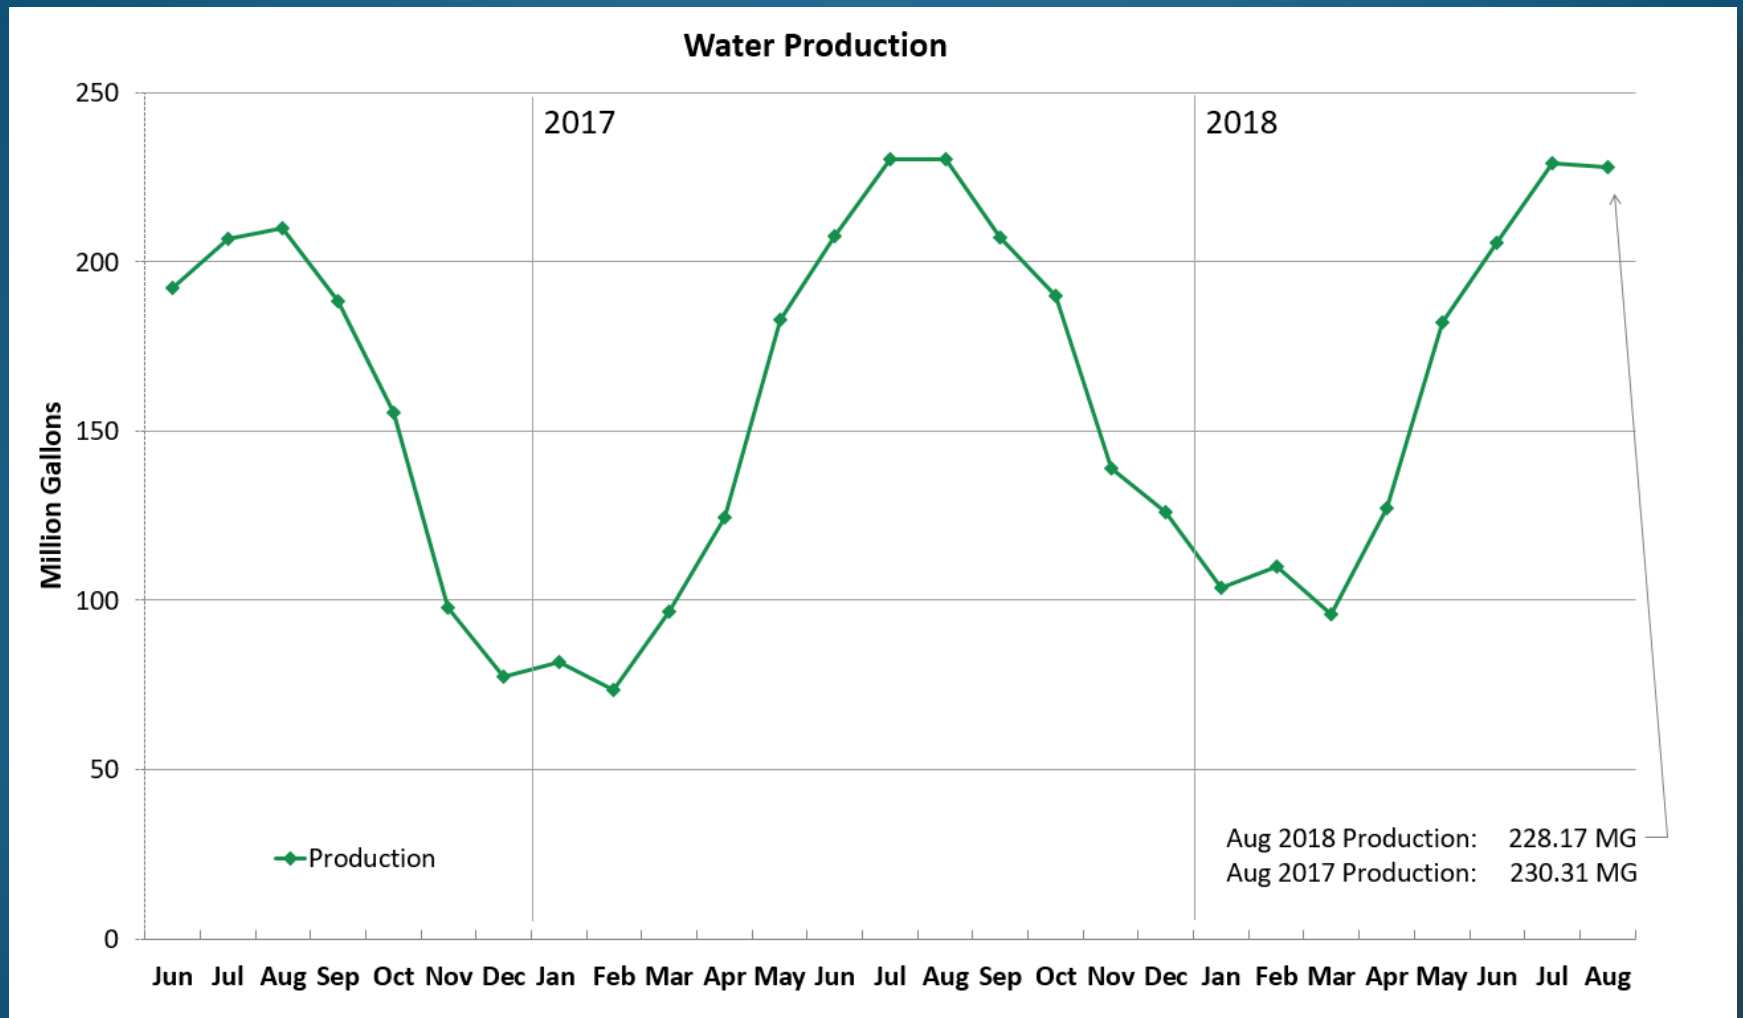

CITY OF PASO ROBLES

Conservation Report

Sep. 18, 2018 Update

Reduce Your Use!

www.PasoWater.com

Conservation Report: 2018 Update

Lake Nacimiento

Nacimiento	Saturday	Sunday	Monday
Date	9/15	9/16	9/17
Percentage of Capacity (%)	15	15	14
Elevation (feet)	712.8	712.7	712.6
Depth (feet)	97.8	97.7	97.6
Storage (acre-feet)	55050	54875	54700
Lake Surface Area (acres)	1789	1785	1781
Length of Lake (miles)	12.5	12.5	12.5
Releases (cfs)	93	60	60
Rainfall Past 24 Hours (in.)	0	0	0
Rainfall Total to Date (in.)	9.74	9.74	9.74
Total Rain to Date Last Year (in.)	20.16	20.16	20.16
Total Rain Last Season (in.)	20.16	20.16	20.16