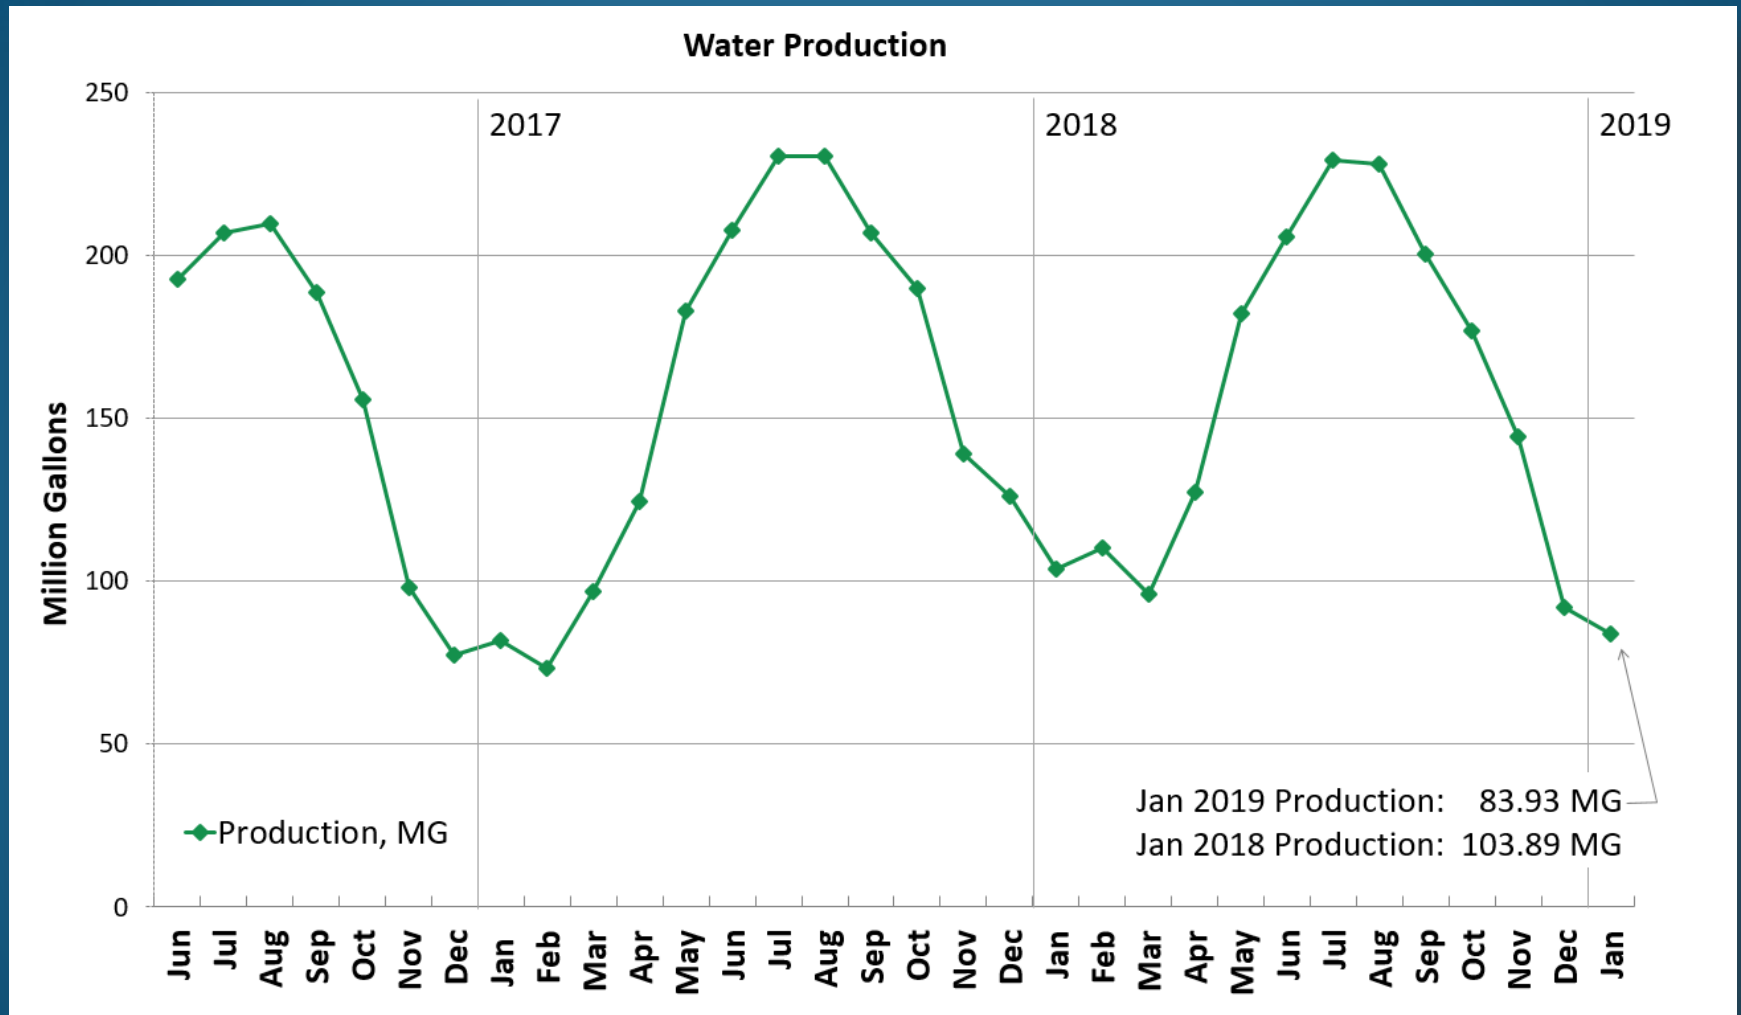

CITY OF PASO ROBLES

Conservation Report

Feb. 5, 2019 Update

Reduce Your Use!

www.PasoWater.com

Conservation Report: 2019 Update

Lake Nacimiento

Nacimiento	Saturday	Sunday	Monday	Tuesday
Date	2/2	2/3	2/4	2/5
Percentage of Capacity (%)	33	38	42	46
Elevation (feet)	741.6	748.3	752.6	756.6
Depth (feet)	126.6	133.3	137.6	141.6
Storage (acre-feet)	124280	145205	159920	174296
Lake Surface Area (acres)	3006	3290	3486	3674
Length of Lake (miles)	14.3	14.8	15.1	15.4
Releases (cfs)	60	60	60	60
Rainfall Past 24 Hours (in.)	0.1	1.67	0.79	0.85
Rainfall Total to Date (in.)	7.45	9.12	9.91	10.76
Total Rain to Date Last Year (in.)	2.98	2.98	2.98	2.98
Total Rain Last Season (in.)	9.74	9.74	9.74	9.74