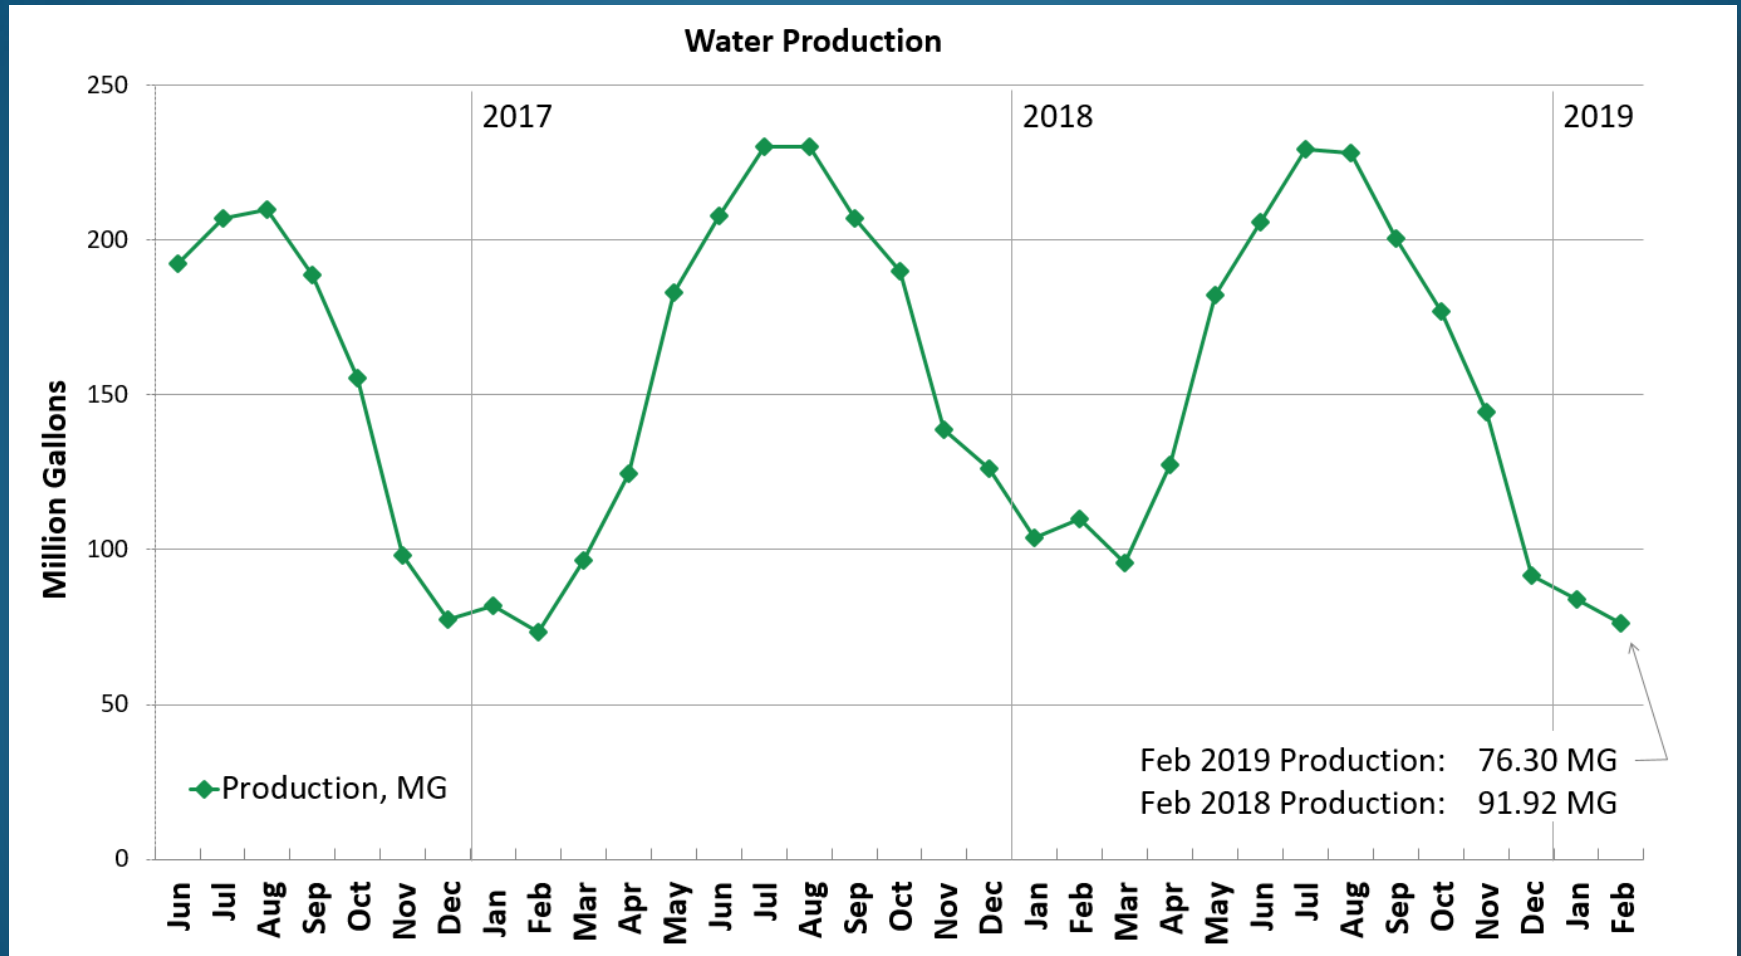

CITY OF PASO ROBLES

Conservation Report

Mar. 5, 2019 Update

Reduce Your Use!

www.PasoWater.com

Conservation Report: 2019 Update

Lake Nacimiento

Nacimiento	Saturday	Sunday	Monday
Date	3/2	3/3	3/4
Percentage of Capacity (%)	71	73	73
Elevation (feet)	778.8	780.5	781
Depth (feet)	163.8	165.5	166
Storage (acre-feet)	267210	275300	277700
Lake Surface Area (acres)	4727	4810	4833
Length of Lake (miles)	16.8	17	17
Releases (cfs)	60	60	60
Rainfall Past 24 Hours (in.)	0.01	0.7	0.01
Rainfall Total to Date (in.)	13.29	13.99	14
Total Rain to Date Last Year (in.)	4.93	5.15	5.22
Total Rain Last Season (in.)	9.74	9.74	9.74