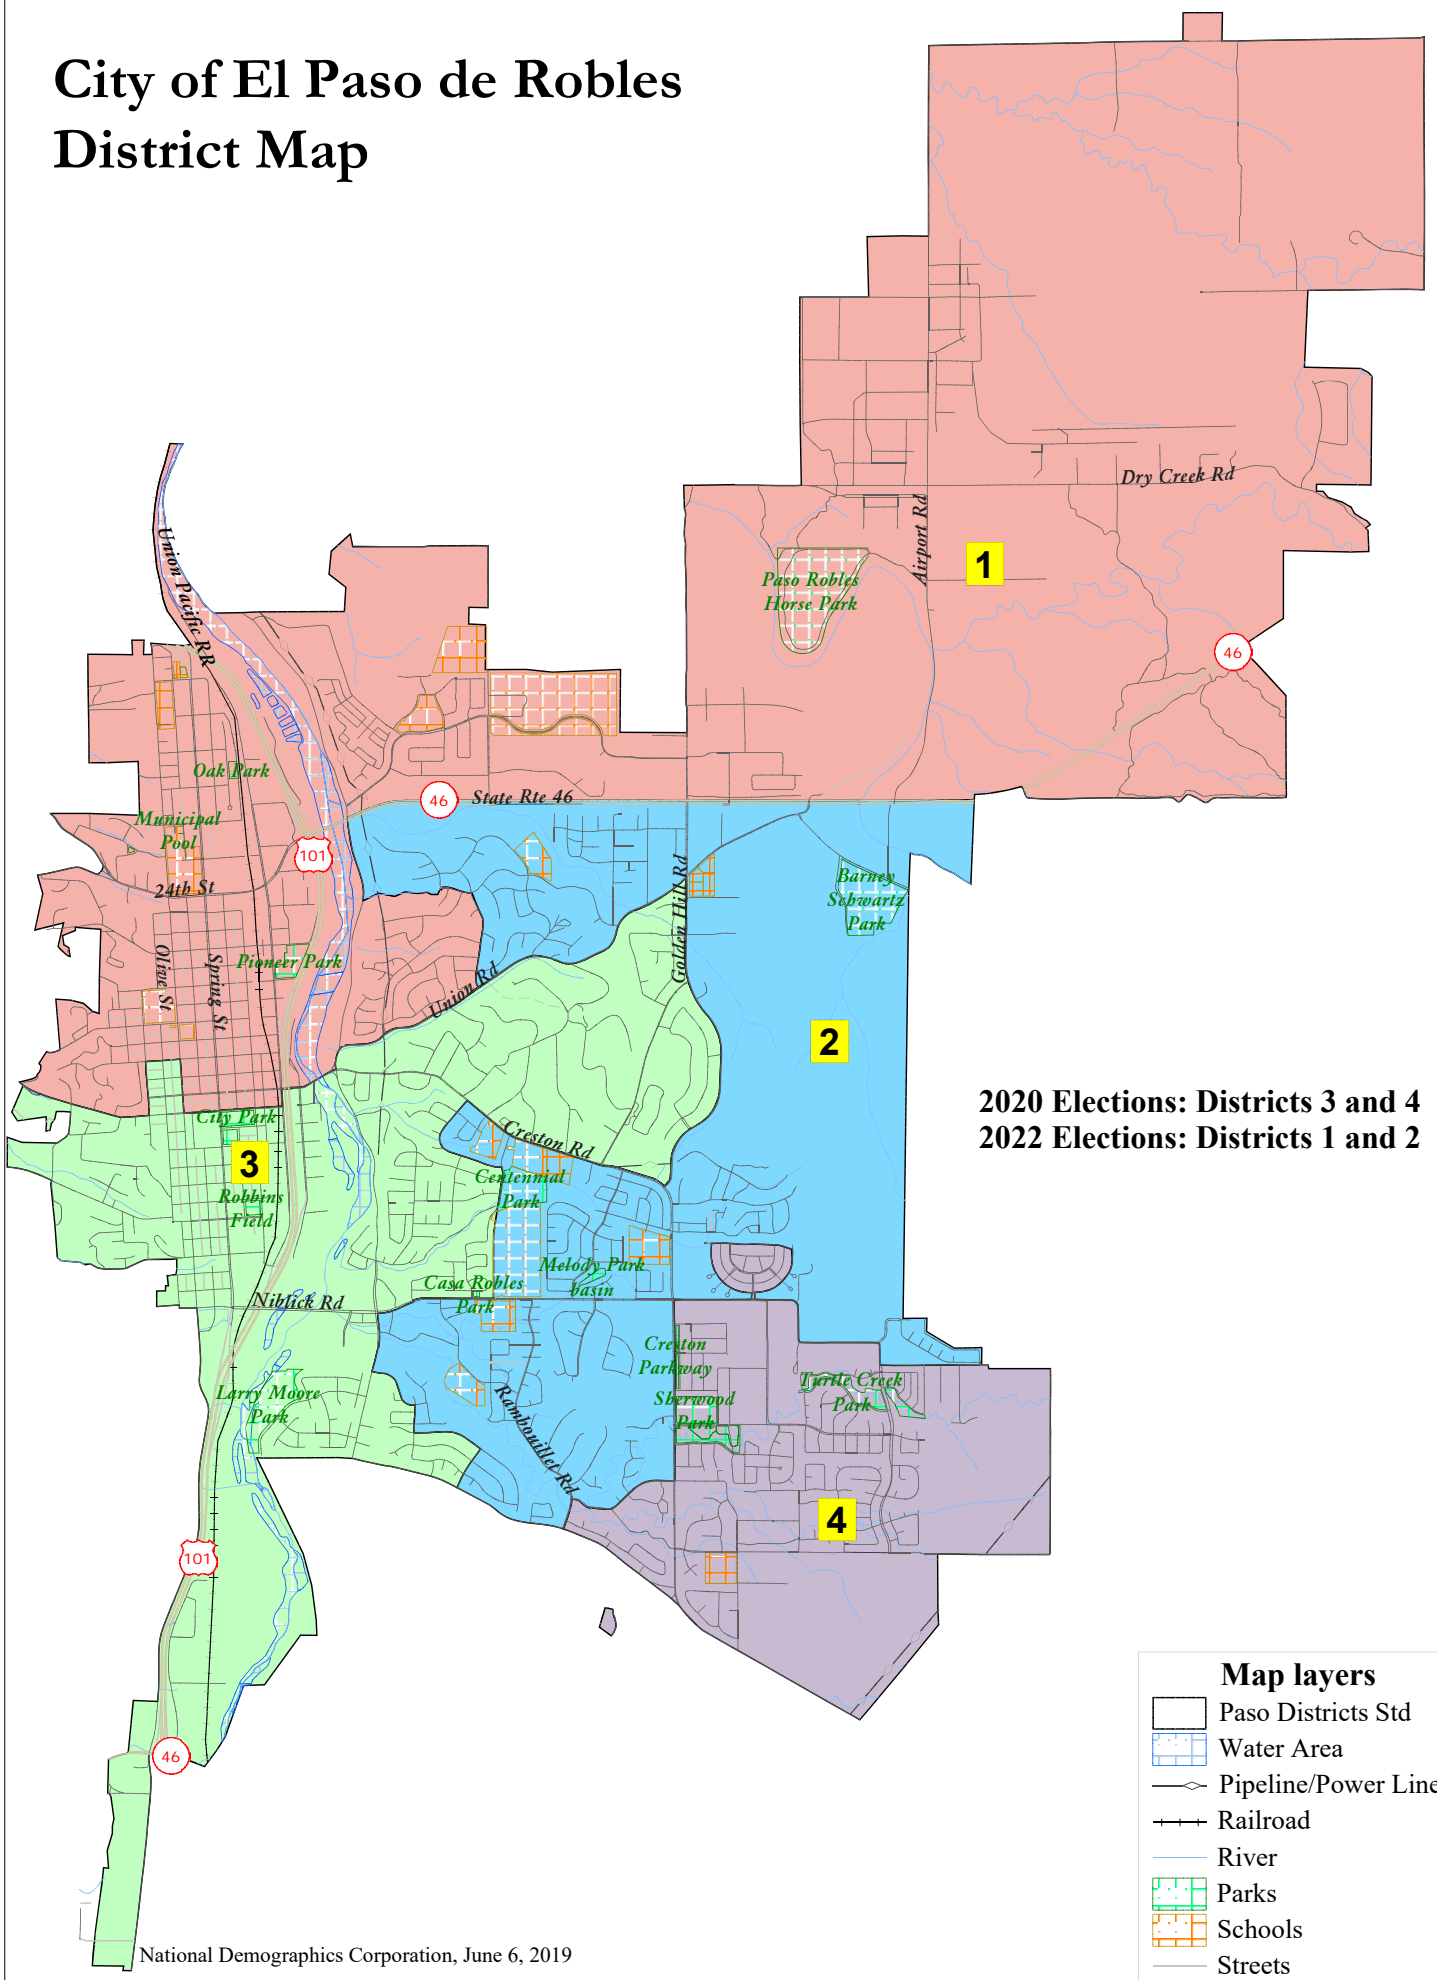

City of El Paso de Robles District Map

2020 Elections: Districts 3 and 4
2022 Elections: Districts 1 and 2

Map layers

- Paso Districts Std
- Water Area
- Pipeline/Power Line
- Railroad
- River
- Parks
- Schools
- Streets

National Demographics Corporation, June 6, 2019